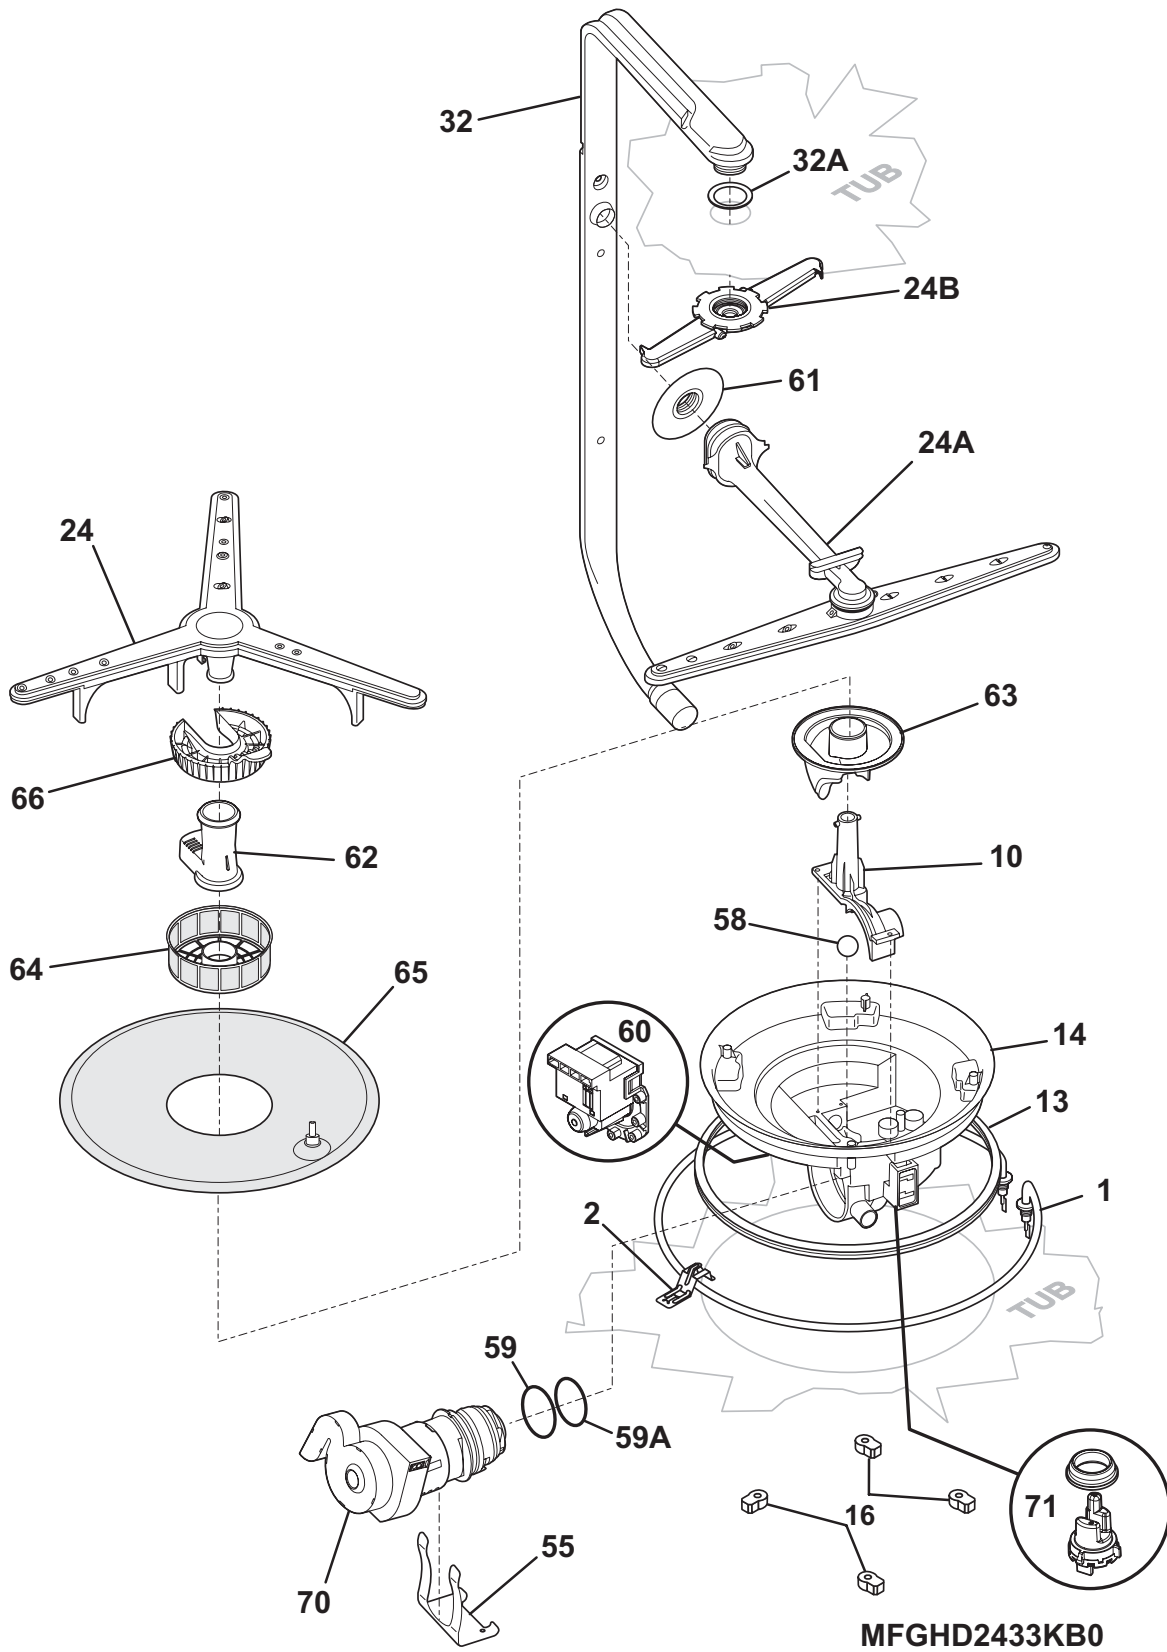

MOTOR & PUMP

MOTOR & PUMP

Model Index: A FGHD2433K (FGHD2433KB1)
B FGHD2433K (FGHD2433KF1)
C FGHD2433K (FGHD2433KW1)

POS. NO	PART NO.		DESCRIPTION
1 #	154663801	A B C	Heater, round
1*	154106202	A B C	Nut, heater, (2)
1*	154289801	A B C	Shield, heater terminal
2	154465101	A B C	Bracket, heater, (2)
10	154724001	A B C	Cover, volute
13	154246801	A B C	Gasket, sump
14	154723801	A B C	Sump Assembly
16	154246502	A B C	Retainer, sump
16*	154754901	A B C	Screw, sump mtg, 8-16, (4)
24	154608102	A B C	Spray arm, grey, lower, w/heat shield
24A	154468502	A B C	Spray arm, grey, center
24B	154607802	A B C	Spray arm, assembly, upper
32	154464101	A B C	Tube, delivery
32*	154106801	A B C	Clamp, hose, 1.29" open, worm gear, (2)
32*	154491101	A B C	Screw, delivery tube
32A	154406401	A B C	Gasket, delivery tube
55	154595901	A B C	Bracket, motor
55*	5303316032	A B C	Screw, truss ss, 8 .625, (7)
58	154246402	A B C	Check ball
59	154246901	A B C	O-ring, rear
59A	154247001	A B C	O-ring, front
60 #	154736201	A B C	Pump Assembly, drain, w/seal-impeller
60*	154617301	A B C	Flapper, valve, drain pump
60*	154741501	A B C	Screw, drain motor mtg, (3)
61	154463402	A B C	Grommet, delivery tube
62	154294102	A B C	Support, spray arm, grey, lower
63	154776101	A B C	Base, soil director
64	154252302	A B C	Filter, soil director, grey
65	154283005	A B C	Filter Assy, grey
66	154252702	A B C	Trap, glass, grey
70 #	154719201	A B C	Motor & Pump Assy
71 #	154762601	A B C	Sensor, turbidity, snap-in, w/seal
*	154200601	A B C	Screw, #10-16 x 3/8
*	154297701	A B C	Screw, retainer-thermo